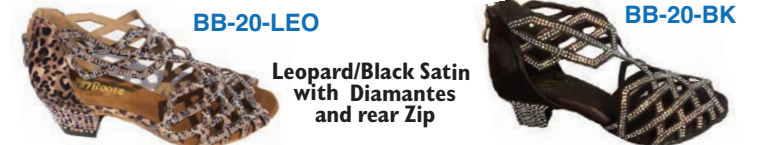

NEW ARRIVALS

Black/Pink/Navy Blue Satin with Diamantes and rear Zip