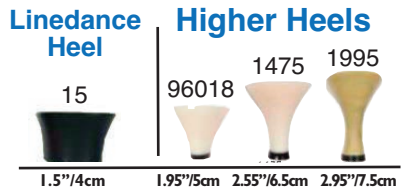

BOSSYBOOTS

High quality professional dance shoes
at really great prices..!
for Linedance, Latin, Salsa, Jazz and Ballroom.

CUSTOM-MADE DANCE SHOES 4 U

All **BOSSYBOOTS** Shoes feature **Cushioned Innersoles** that provide great comfort and protect feet from shock and stress while at the same time being extremely lightweight. They all have professional soft **Suede Soles** for the best dancing experience. (other sole materials, Leather, Rubber, etc. can be used by special order at extra cost). They all come with **Linedancing** heels as standard. **Size:** Just select your requested size. All sizes from 3 to 9 usually is stock.

Custom-made Heel Height: Just select your requested heel height. The full range of heels from 2.5cm (1inch) to 10cm (3.95inch) is available by special order at extra cost. **Width:** Regular Width (we recommend ordering 1/2 size larger for wide fitting). Extra Wide fitting is available by special order at extra cost.

Custom-made Orders will not be in stock. Delivery is 4 weeks from when the order is placed, which will be when we have sufficient orders to meet minimum order requirements. **Please Note: Custom-made shoes are not returnable as they have been made to your specific requirements, so please make sure you order the correct size and heel height..!**

PRICES:

All our Dance Shoes have been discounted down to only:

£40.00-£45.00
Regular with Diamantes

+ Post & Packing £4.00 (One pair) £5.50 (Two pairs)

* ALL PICTURED SHOES in ALL SIZES from 3 to 9.5 are USUALLY IN STOCK*

Size Chart (Please Order in UK sizes)

UK SIZE	2.5	3	3.5	4	4.5	5	5.5	6	6.5	7	7.5	8	8.5	9
US Size	5	5.5	6	6.5	7	7.5	8	8.5	9	9.5	10	10.5	11	11.5
EU Size	35	35.5	36	37	37.5	38	38.5	39	39.5	40	41	42	43	44